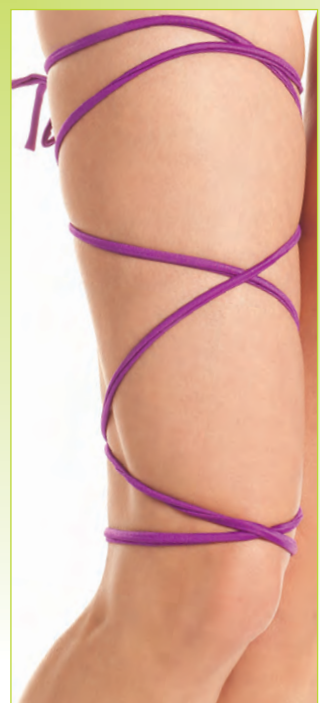

**LG305BK**  
Satin leg garter with bow. Black. O/S

**LG305GN**  
Satin leg garter with bow. Green. O/S

**LG306**  
Lace leg garter. Black. O/S

**LG305BL**  
Satin leg garter with bow. Blue. O/S

**LG305PN**  
Satin leg garter with bow. Pink. O/S