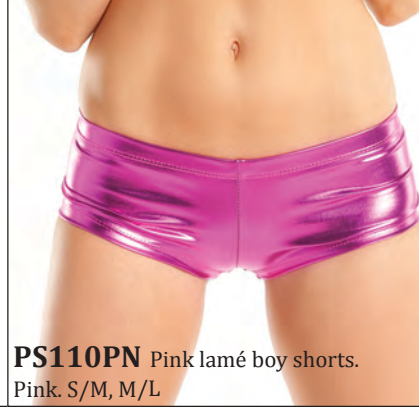

PS110GD Gold lamé boy shorts. Gold. S/M, M/L