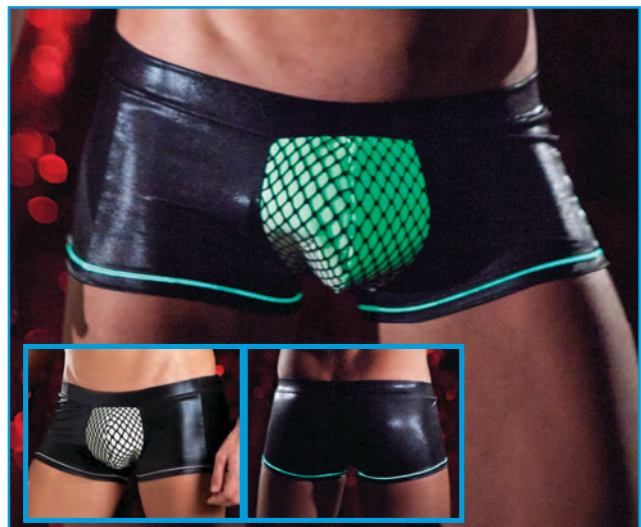

BM921GL Lamé trunk with glow in the dark center, fishnet overlay and *glow in the dark* stitching on leg openings. Black. O/S