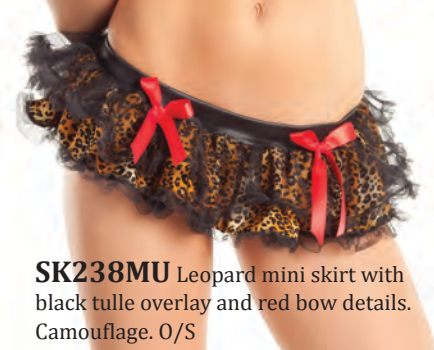

SK239GD Gold sequin mini skirt with black tulle overlay and gold bow details and garters. Gold. O/S