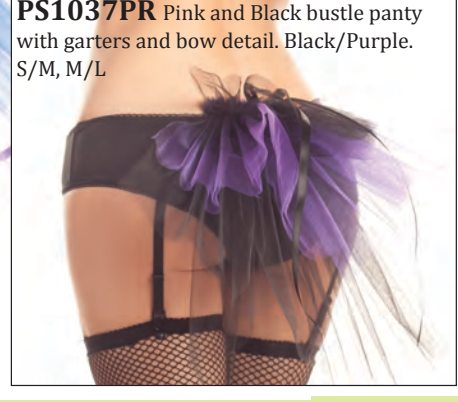

*G-Lights!*

**GL107GLU** Black G with bow and light up detail. Green. O/S

**GL107BLU** Black G with bow and light up detail. Blue. O/S

**GL107PLU** Black G with bow and light up detail. Pink. O/S

**PS1037 front**