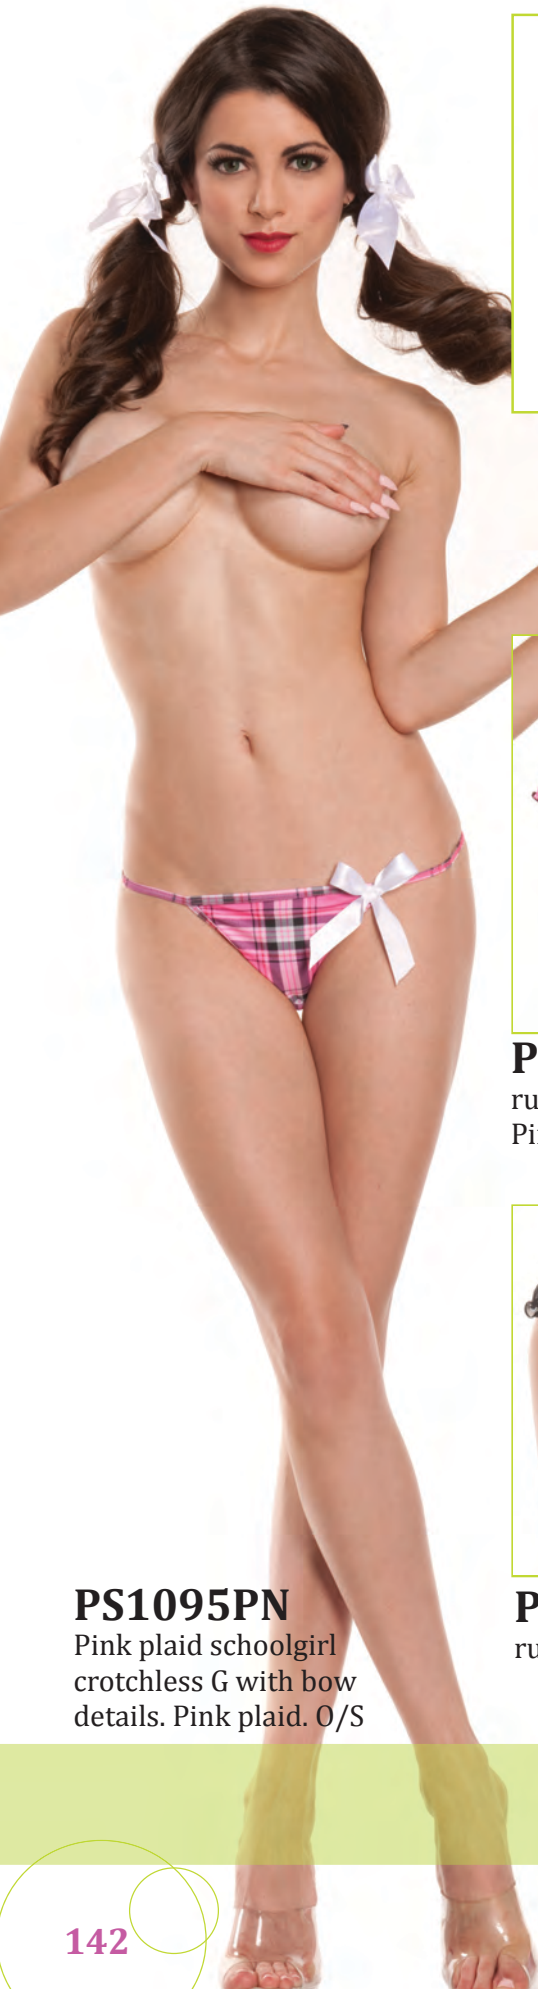

PS1095PN
Pink plaid schoolgirl
crotchless G with bow
details. Pink plaid. O/S

crotchless g-strings