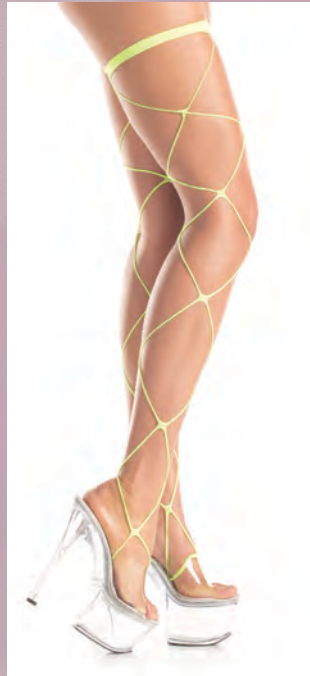

**PT003SL**

Sequin pasties with tassels and mini bows. Silver. O/S

**PT001PN** Neon feather pasties. Comes with matching G-string with feather on back. Pink. O/S

*hosiery*  
**RAVEWARE**  
 LINGERIE

**H176TQ**  
 Turquoise  
 jumbo net  
 thigh highs.  
 Neon  
 Turquoise.  
 O/S