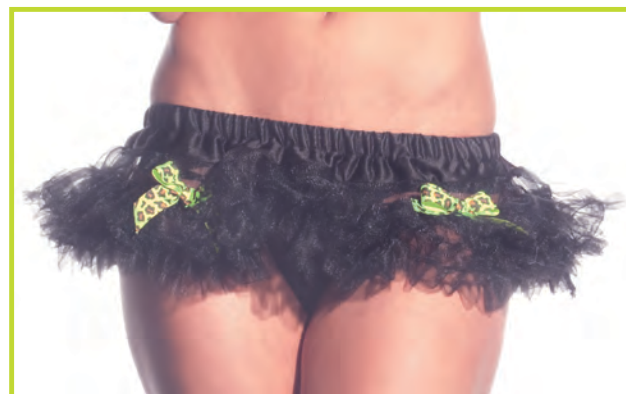

PC224BK Black mini petti with green leopard bows. O/S