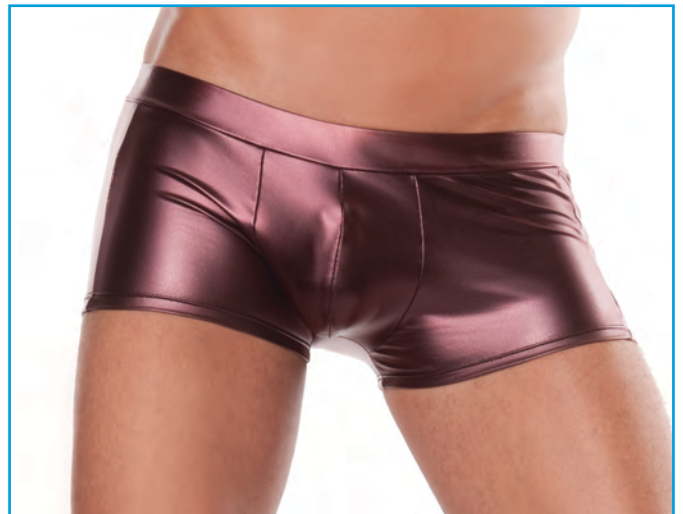

BM971WN Metallic matte lamé wine trunks. Wine. O/S